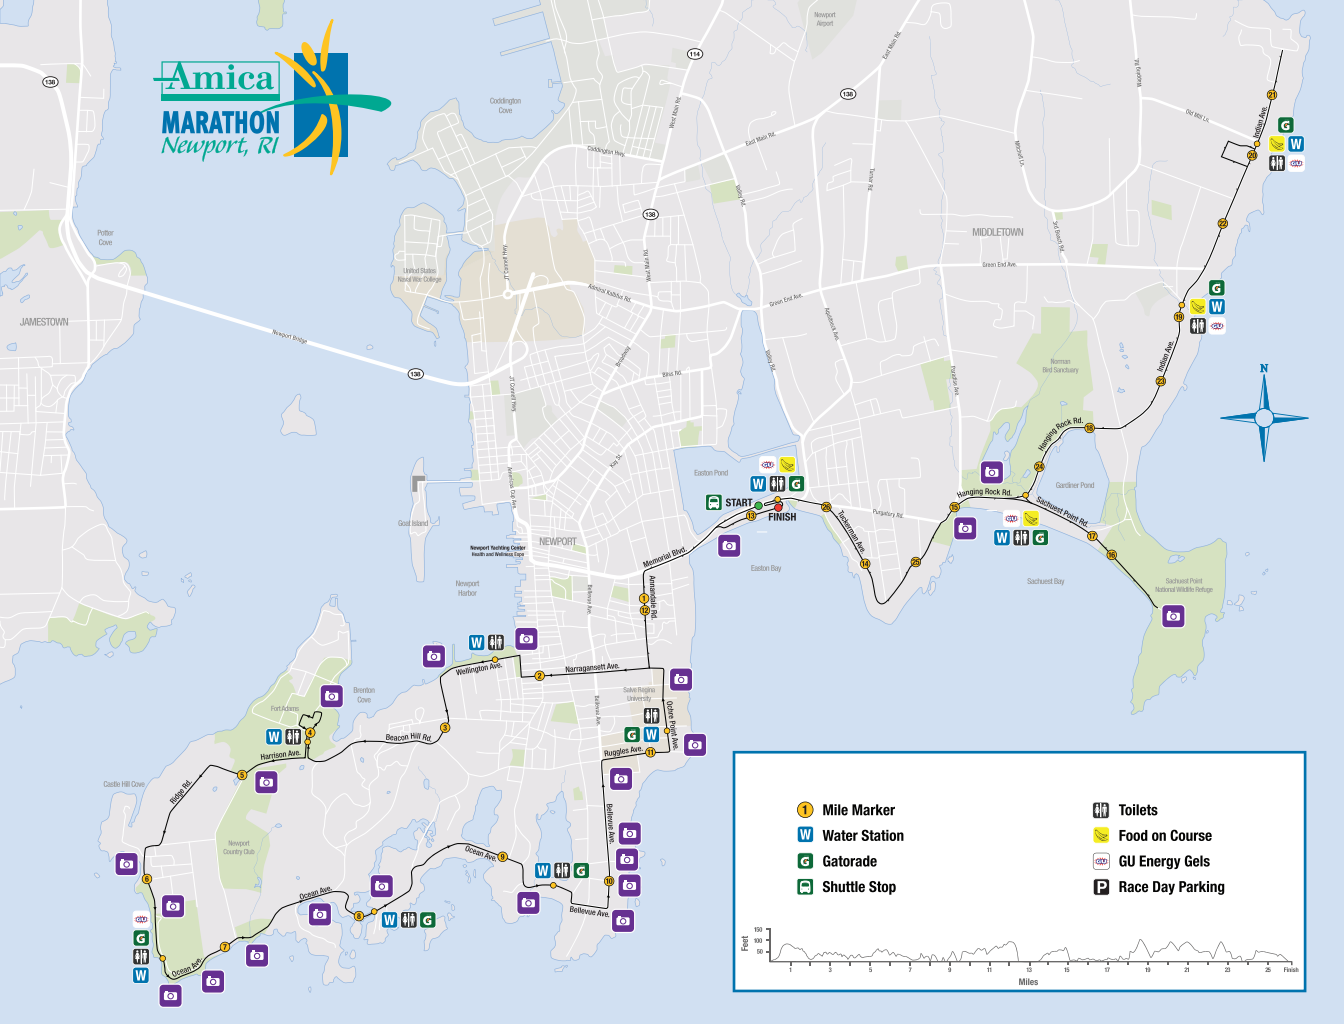

Amica

MARATHON
Newport, RI

1 Mile Marker

W Water Station

G Gatorade

Shuttle Stop

Toilets

Food on Course

GU Energy Gels

Race Day Parking